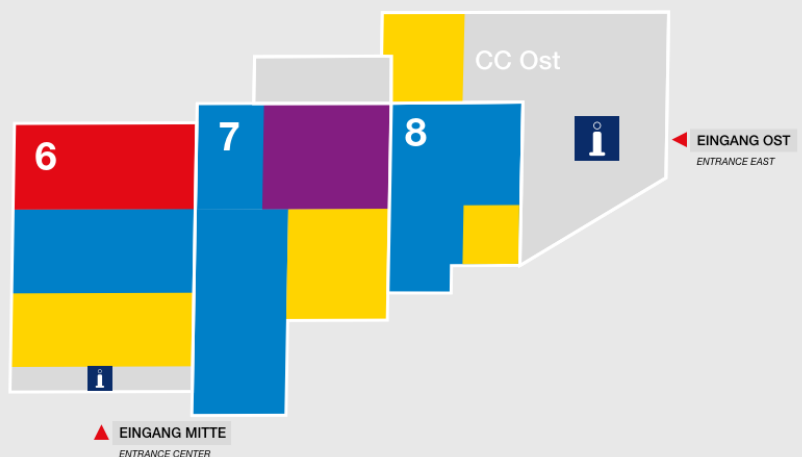

PARALLEL EVENT

Haus & Grund Congress, 12.11.2021, CC East

CONTACT

MHH Special-Team
Telefon: +49 (0)201 72 44-228 / -625
E-Mail: mhh@messe-essen.de
www.mhh-essen.de

MESSE ESSEN GmbH
Messeplatz 1
45131 Essen
Germany

MESSE
ESSEN